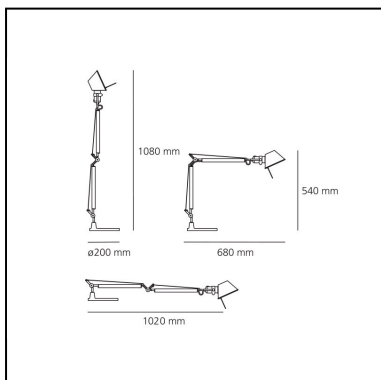

Tolomeo Mini Table LED 3000K - Body Lamp

Michele De Lucchi
Giancarlo Fassina

IP20   

LUMINAIRE

- Watt: **8W**
- Voltage: **24V**
- Delivered lumen output: **761lm**
- CCT: **3000K**
- Efficiency: **100%**
- Efficacy: **95.10lm/W**
- CRI: **90**
- Dimmer Typology: **Microswitch Dimmer**

The design of the Tolomeo is characterized by clean and minimalist lines, with a structure made of aluminum. This material gives the lamp not only a modern and sophisticated look but also remarkable lightness and robustness. The lamp head, adjustable in all directions, is equipped with a stamped aluminum reflector that ensures uniform light distribution, making it ideal for various lighting needs.

Tolomeo Mini maintains the same dimensions of the diffuser as the standard version, shortening the length of the arms.

FEATURES

- Product Code: **A005600**
- Colour: **Aluminium**
- Installation: **Table**
- Material: **aluminium, steel**
- Series: **Design Collection**
- design by: **Michele De Lucchi, Giancarlo Fassina**

DIMENSIONS

- Length: **680 mm**
- Height: **540 mm**
- Base Diameter: **200 mm**
- Max Extension Height: **1080 mm**
- Max Extension Length: **1020 mm**
- Impact Resistance: **N/D**
- Glow Wire Test: **N/D°**